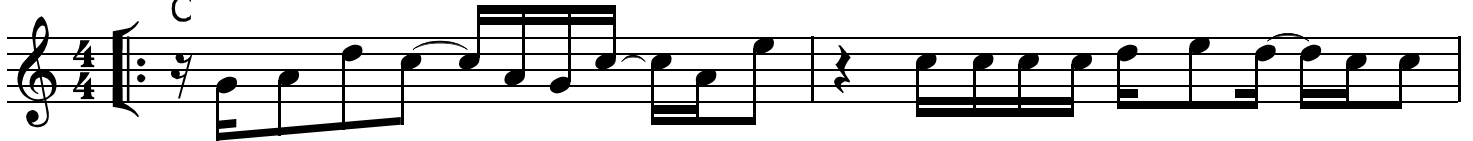

# Love Come To Life - Big Daddy Weave

Words & Music : Michael Weaver, Jeremy Redmon, Jim Scherer

♩=77

Verse 1&2

C

1. I've been rest-less on the in - side, wond-er-ing a-bout this heart of mine  
2. Is my life been an emp - ty voice, What I sing needs to be seen